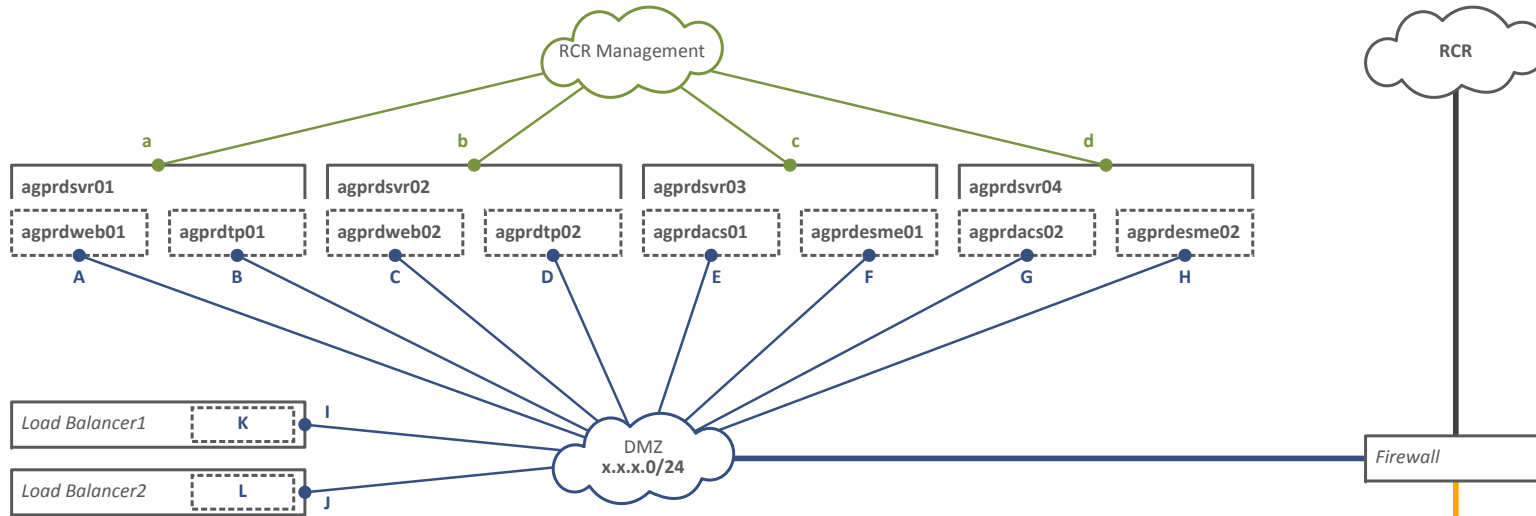

Aegis Mobility Production Hosting - Physical Connectivity Requirements

Bonding for svr0x and da01 machines

Bonding for racx machines

Aegis Mobility Production Hosting - IP Connectivity Requirements

IP Addressing

DMZ

- A x.x.x.1
- B x.x.x.11
- C x.x.x.2
- D x.x.x.12
- E x.x.x.21
- F x.x.x.31
- G x.x.x.22
- H x.x.x.32
- I ???
- J ???
- K ???
- L ???

INSIDE

- K x.x.y.1
- L x.x.y.2
- M x.x.y.11
- N x.x.y.12
- O x.x.y.111
- P x.x.y.112
- Q x.x.y.113
- R x.x.y.21

IP Addressing

- Oracle Private
- S 192.168.1.1
- T 192.168.1.2

RCR Management

- a .1
- b .2
- c .3
- d .4
- e .11
- f .12
- g .21