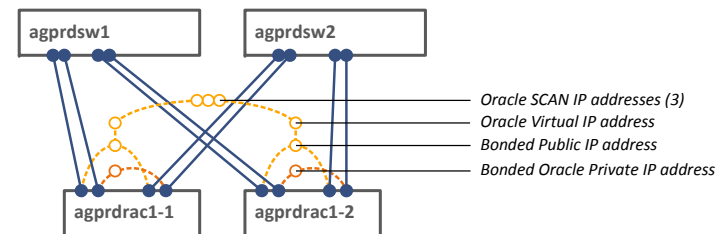

Aegis Mobility Production Hosting - Physical Connectivity Requirements

Bonding for svr0x and da01 machines

Bonding for racx machines

Aegis Mobility Production Hosting - IP Connectivity Requirements

IP Addressing

DMZ

- A x.x.x.1
- B x.x.x.11
- C x.x.x.2
- D x.x.x.12
- E x.x.x.21
- F x.x.x.31
- G x.x.x.22
- H x.x.x.32
- I ???
- J ???
- K ???
- L ???

INSIDE

- K x.x.y.1
- L x.x.y.2
- M x.x.y.11
- N x.x.y.12
- O x.x.y.111
- P x.x.y.112
- Q x.x.y.113
- R x.x.y.21