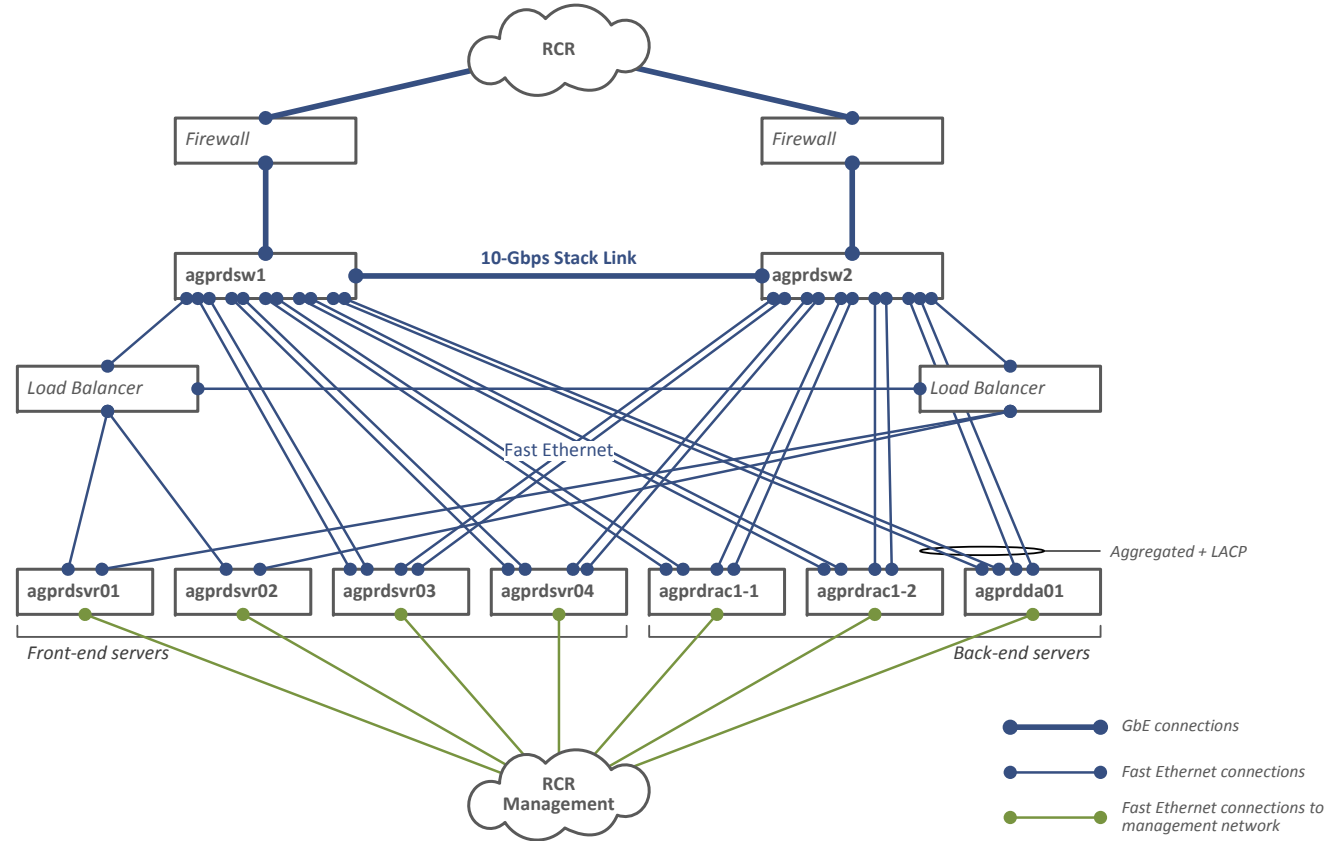

Aegis Mobility Production Hosting - Physical Connectivity Requirements

Bonding for svr0x and da01 machines

Bonding for racx machines

Aegis Mobility Production Hosting - IP Connectivity Requirements

IP Addressing

IP Addressing

- Oracle Private
- S 192.168.1.1
- T 192.168.1.2

RCR Management

- a .1
- b .2
- c .3
- d .4
- e .11
- f .12
- g .21