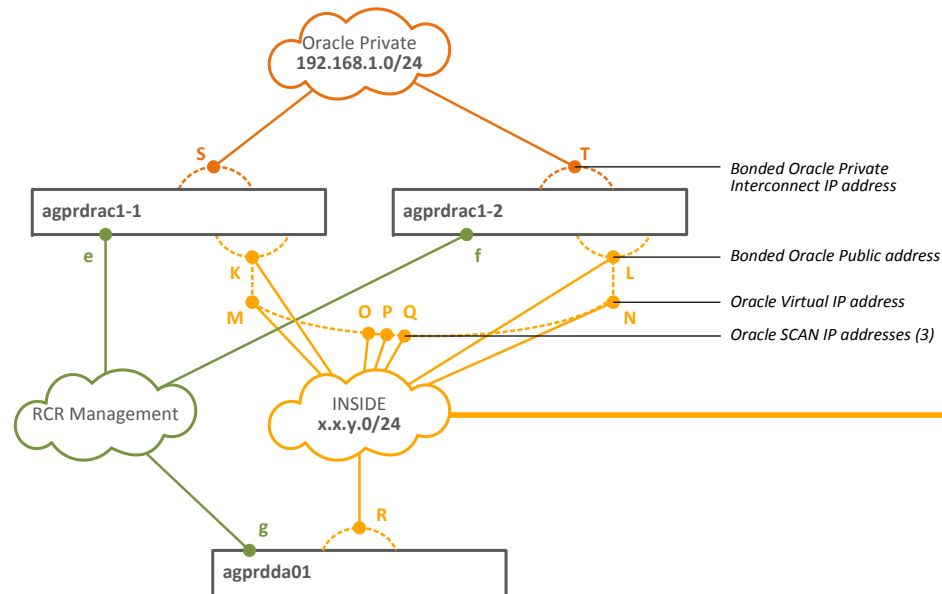

Aegis Mobility Production Hosting - Physical Connectivity Requirements

Bonding for svr0x and da01 machines

Bonding for racx machines

Aegis Mobility Production Hosting - IP Connectivity Requirements

IP Addressing

DMZ

- A x.x.x.1
- B x.x.x.11
- C x.x.x.2
- D x.x.x.12
- E x.x.x.21
- F x.x.x.31
- G x.x.x.22
- H x.x.x.32
- I ???
- J ???
- K ???
- L ???

INSIDE

- K x.x.y.1
- L x.x.y.2
- M x.x.y.11
- N x.x.y.12
- O x.x.y.111
- P x.x.y.112
- Q x.x.y.113
- R x.x.y.21

IP Addressing

- Oracle Private
- S 192.168.1.1
- T 192.168.1.2

RCR Management

- a .1
- b .2
- c .3
- d .4
- e .11
- f .12
- g .21